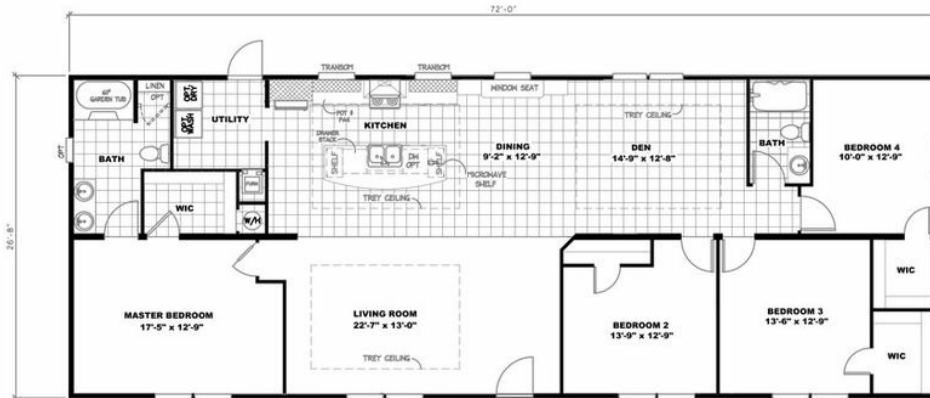

Sweet Caroline

Sweet Caroline Model number: 58SCS28724AM17
4 beds • 2 baths • 2016 sq.ft. • 28' width • 72' depth

Our home building facilities invest in continuous product and process improvements. Plans, dimensions, features, materials, specifications and availability are subject to change without notice or obligation. Renderings and floor plans are representative likenesses of our homes and may differ from the actual homes. We invite you to tour a Home Center near you and inspect the highest value in quality housing available or call (919) 570-3366 to speak with a Home Consultant. Copyright 2017, CMH. All rights reserved.

Sweet Caroline Model number: 58SCS28724AM17

4 beds • 2 baths • 2016 sq.ft. • 28' width • 72' depth

Our home building facilities invest in continuous product and process improvements. Plans, dimensions, features, materials, specifications and availability are subject to change without notice or obligation. Renderings and floor plans are representative likenesses of our homes and may differ from the actual homes. We invite you to tour a Home Center near you and inspect the highest value in quality housing available or call (919) 570-3366 to speak with a Home Consultant. Copyright 2017, CMH. All rights reserved.