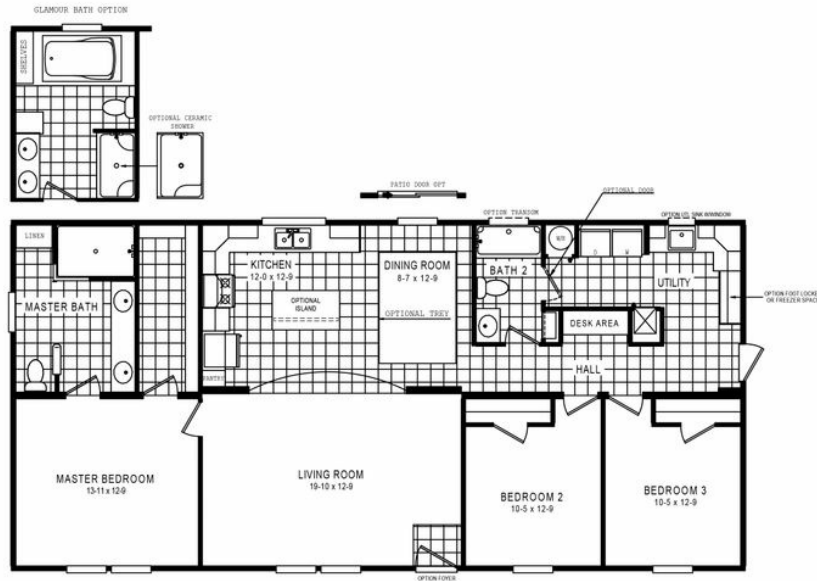

## 4608 ROCKETEER 5628

Model number: 57ROC28563AH18

**3 beds • 2 baths • 1568 sq.ft. • 28' width • 56' depth**

Our home building facilities invest in continuous product and process improvements. Plans, dimensions, features, materials, specifications and availability are subject to change without notice or obligation. Renderings and floor plans are representative likenesses of our homes and may differ from the actual homes. We invite you to tour a Home Center near you and inspect the highest value in quality housing available or call (919) 570-3366 to speak with a Home Consultant. Copyright 2017, CMH. All rights reserved.