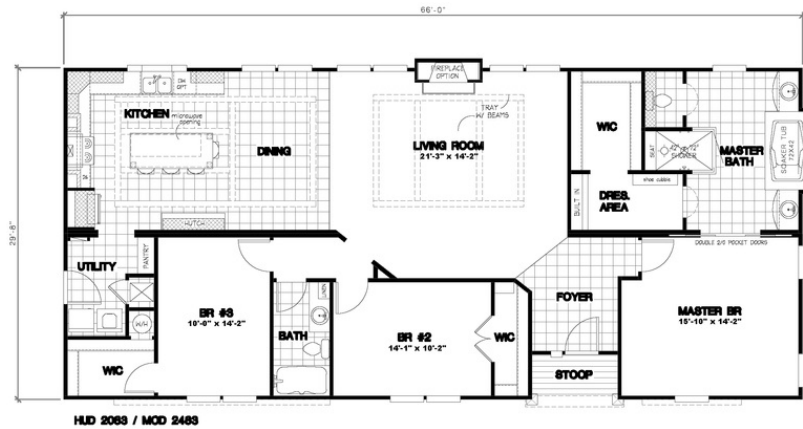

2483 HERITAGE

2483 HERITAGE Model number: 58FRE32663EM18

3 beds • 2 baths • 2112 sq.ft. • 32' width • 66' depth

Our home building facilities invest in continuous product and process improvements. Plans, dimensions, features, materials, specifications and availability are subject to change without notice or obligation. Renderings and floor plans are representative likenesses of our homes and may differ from the actual homes. We invite you to tour a Home Center near you and inspect the highest value in quality housing available or call (919) 570-3366 to speak with a Home Consultant. Copyright 2017, CMH. All rights reserved.

2483 HERITAGE

Model number: 58FRE32663EM18

3 beds • 2 baths • 2112 sq.ft. • 32' width • 66' depth

Our home building facilities invest in continuous product and process improvements. Plans, dimensions, features, materials, specifications and availability are subject to change without notice or obligation. Renderings and floor plans are representative likenesses of our homes and may differ from the actual homes. We invite you to tour a Home Center near you and inspect the highest value in quality housing available or call (919) 570-3366 to speak with a Home Consultant. Copyright 2017, CMH. All rights reserved.