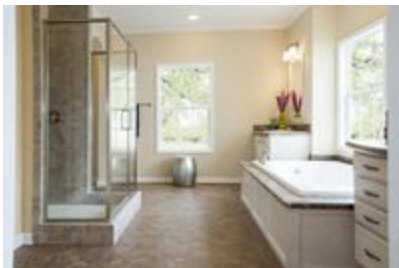

2483 HERITAGE

2483 HERITAGE Model number: 58FRE32663EM18

3 beds • 2 baths • 2112 sq.ft. • 32' width • 66' depth

Our home building facilities invest in continuous product and process improvements. Plans, dimensions, features, materials, specifications and availability are subject to change without notice or obligation. Renderings and floor plans are representative likenesses of our homes and may differ from the actual homes. We invite you to tour a Home Center near you and inspect the highest value in quality housing available or call (919) 570-3366 to speak with a Home Consultant. Copyright 2017, CMH. All rights reserved.

2483 HERITAGE

Model number: 58FRE32663EM18

3 beds • 2 baths • 2112 sq.ft. • 32' width • 66' depth

Our home building facilities invest in continuous product and process improvements. Plans, dimensions, features, materials, specifications and availability are subject to change without notice or obligation. Renderings and floor plans are representative likenesses of our homes and may differ from the actual homes. We invite you to tour a Home Center near you and inspect the highest value in quality housing available or call (919) 570-3366 to speak with a Home Consultant. Copyright 2017, CMH. All rights reserved.