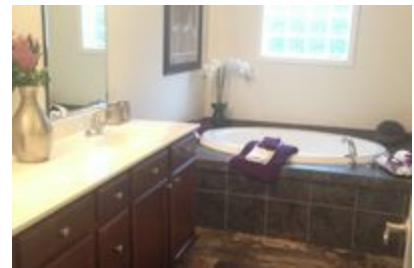

## The Chateau Model number: CPBR425

**3 beds • 2 baths • 2940 sq.ft. • 42' width • 70' depth**

Our home building facilities invest in continuous product and process improvements. Plans, dimensions, features, materials, specifications and availability are subject to change without notice or obligation. Renderings and floor plans are representative likenesses of our homes and may differ from the actual homes. We invite you to tour a Home Center near you and inspect the highest value in quality housing available or call (919) 570-3366 to speak with a Home Consultant. Copyright 2017, CMH. All rights reserved.