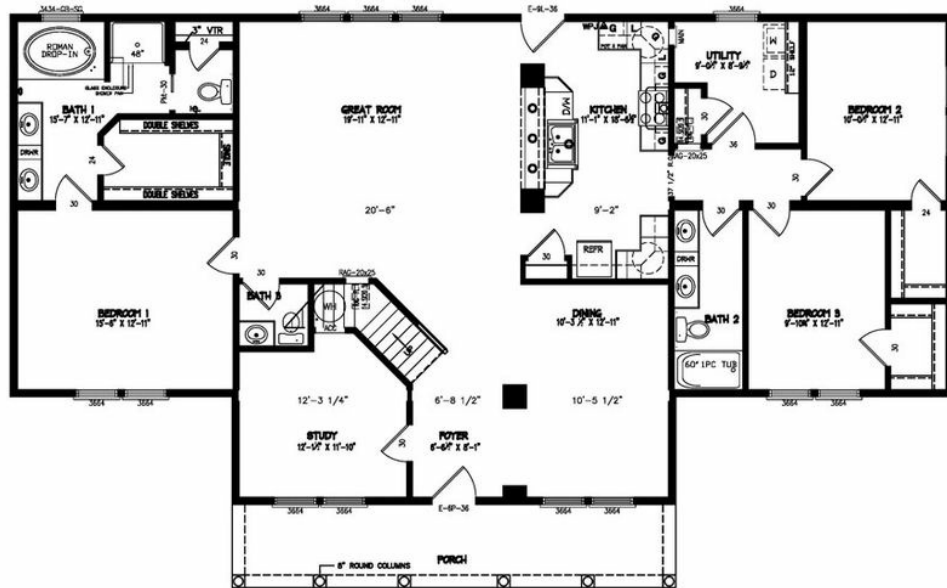

## The Chateau Model number: CPBR425

**3 beds • 2 baths • 2940 sq.ft. • 42' width • 70' depth**

Our home building facilities invest in continuous product and process improvements. Plans, dimensions, features, materials, specifications and availability are subject to change without notice or obligation. Renderings and floor plans are representative likenesses of our homes and may differ from the actual homes. We invite you to tour a Home Center near you and inspect the highest value in quality housing available or call (919) 570-3366 to speak with a Home Consultant. Copyright 2017, CMH. All rights reserved.